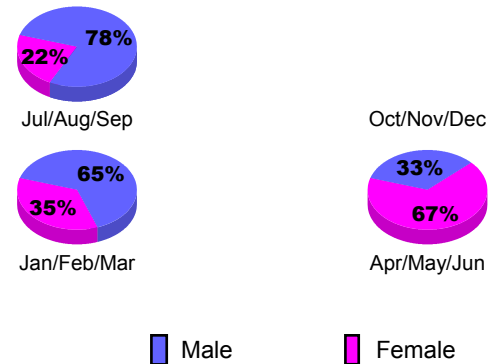

Club Results 2012-2013
Goal, New, Dropped, Gain/Loss

YTD Status Quo Clubs 2012-2013

Status Quo Clubs Compared to Status Quo Members

Club Gain/Loss 2012-2013

MEMBERSHIP

Month	Net Memb Goal	Actual New Memb	Actual Dropped Memb	Gain/Loss of Memb
2012-2013				
Jul/Aug/Sep	0	67	45	22
Oct/Nov/Dec	0	14	48	-34
Jan/Feb/Mar	0	66	34	32
Apr/May/June	0	72	62	10
Totals	0	219	189	30

Membership Results 2012-2013
Goal, New, Dropped, Gain/Loss

Gender Comparison 2012-2013

Membership Gain/Loss 2012-2013