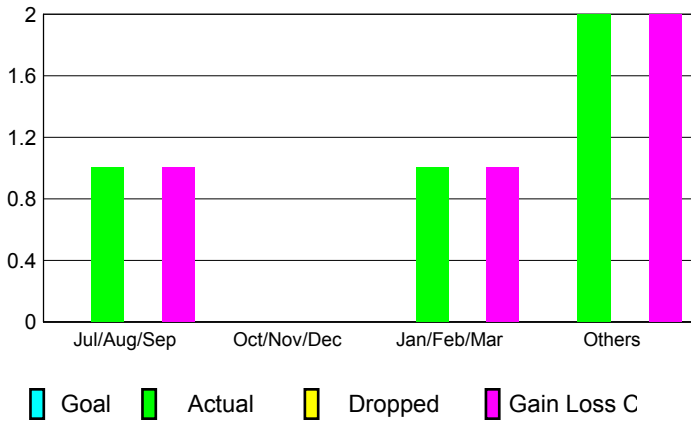

GMT: **MICHAEL BUTLER**

Location: **MISSOURI**

GMT CA: **1**

CLUBS

Month	New Club Goal	Actual New Clubs	Actual Dropped Clubs	Gain/Loss of Clubs
2012-2013				
Jul/Aug/Sep	0	1	0	1
Oct/Nov/Dec	0	0	0	0
Jan/Feb/Mar	0	1	0	1
Apr/May/June	0	2	0	2
Totals	0	4	0	4

Club Results 2012-2013
Goal, New, Dropped, Gain/Loss

YTD Status Quo Clubs 2012-2013

Status Quo Clubs Compared to Status Quo Members

Club Gain/Loss 2012-2013

MEMBERSHIP

Month	Net Memb Goal	Actual New Memb	Actual Dropped Memb	Gain/Loss of Memb
2012-2013				
Jul/Aug/Sep	0	67	45	22
Oct/Nov/Dec	0	14	48	-34
Jan/Feb/Mar	0	66	34	32
Apr/May/June	0	72	62	10
Totals	0	219	189	30