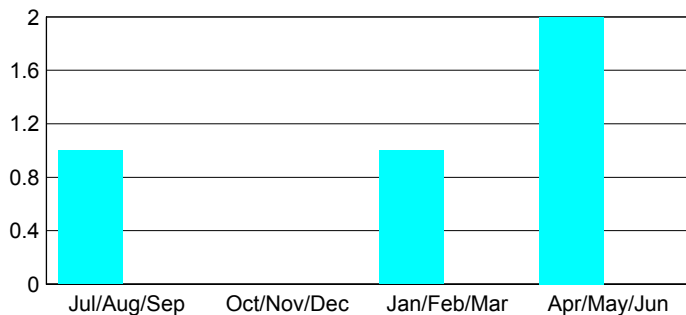

Club Results 2012-2013
Goal, New, Dropped, Gain/Loss

YTD Status Quo Clubs 2012-2013

Status Quo Clubs Compared to Status Quo Members

Club Gain/Loss 2012-2013

MEMBERSHIP

Month	Net Memb Goal	Actual New Memb	Actual Dropped Memb	Gain/Loss of Memb
2012-2013				
Jul/Aug/Sep	0	67	45	22
Oct/Nov/Dec	0	14	48	-34
Jan/Feb/Mar	0	66	34	32
Apr/May/June	0	72	62	10
Totals	0	219	189	30

Membership Results 2012-2013
Goal, New, Dropped, Gain/Loss

Gender Comparison 2012-2013

Membership Gain/Loss 2012-2013