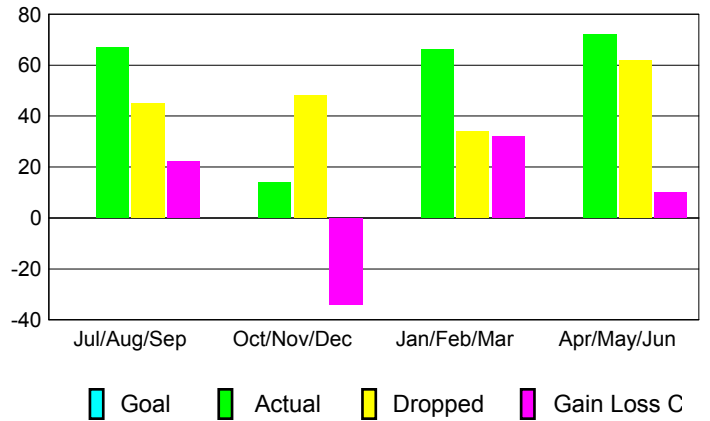

GMT: **MICHAEL BUTLER**

Location: **MISSOURI**

GMT CA: **1**

CLUBS

Month	New Club Goal	Actual New Clubs	Actual Dropped Clubs	Gain/Loss of Clubs
2012-2013				
Jul/Aug/Sep	0	1	0	1
Oct/Nov/Dec	0	0	0	0
Jan/Feb/Mar	0	1	0	1
Apr/May/June	0	2	0	2
Totals	0	4	0	4

Club Results 2012-2013
Goal, New, Dropped, Gain/Loss

YTD Status Quo Clubs 2012-2013

Status Quo Clubs Compared to Status Quo Members

Club Gain/Loss 2012-2013

MEMBERSHIP

Month	Net Memb Goal	Actual New Memb	Actual Dropped Memb	Gain/Loss of Memb
2012-2013				
Jul/Aug/Sep	0	67	45	22
Oct/Nov/Dec	0	14	48	-34
Jan/Feb/Mar	0	66	34	32
Apr/May/June	0	72	62	10
Totals	0	219	189	30

Membership Results 2012-2013
Goal, New, Dropped, Gain/Loss

Gender Comparison 2012-2013

Membership Gain/Loss 2012-2013